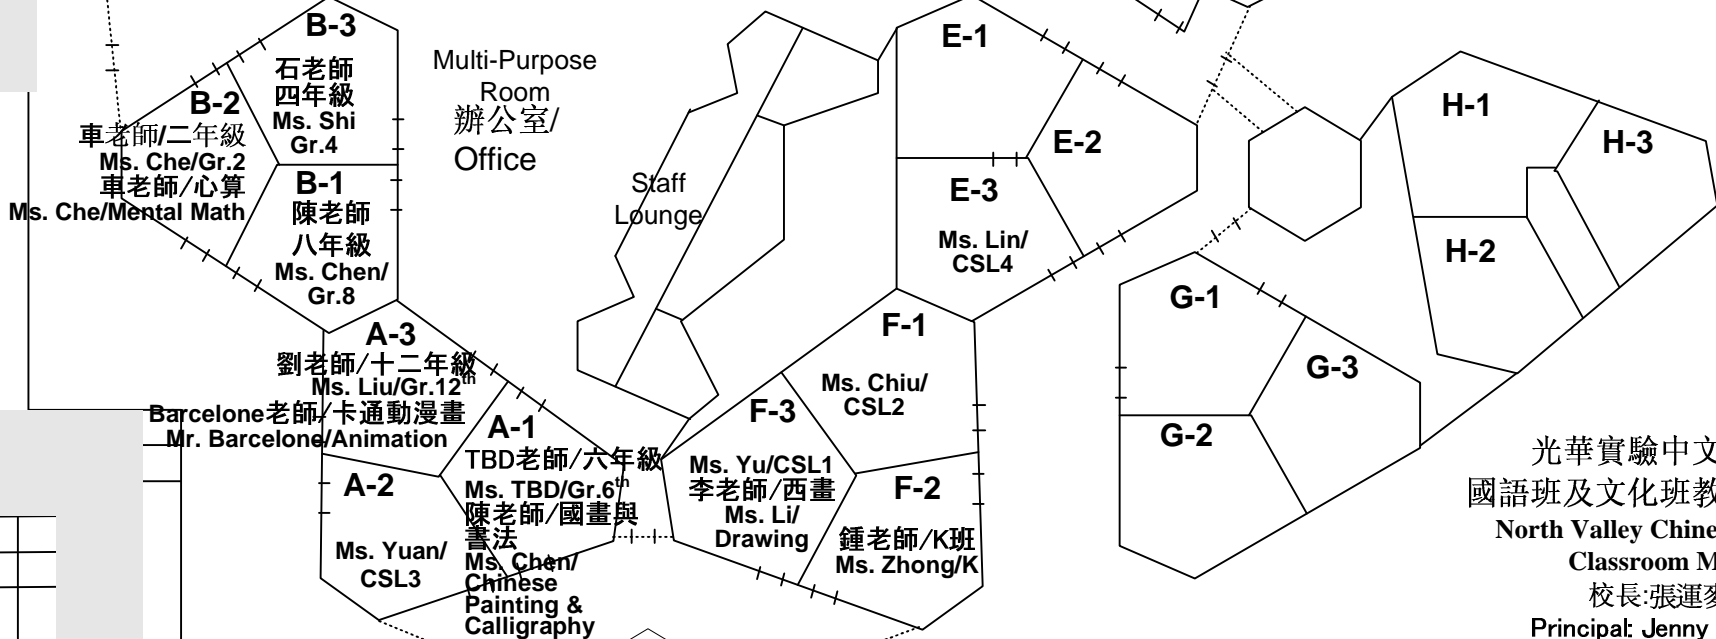

Playground
and
Snack
Area

Playground

Garbage

Storage

Fire Lane -- Keep Clear

Parking

光華實驗中文學校
國語班及文化班教室分配圖
North Valley Chinese School
Classroom Map
校長:張運麥
Principal: Jenny Chang
wheaty64@yahoo.com
School Year 2009-2010
Campus: Ruskin Elementary School